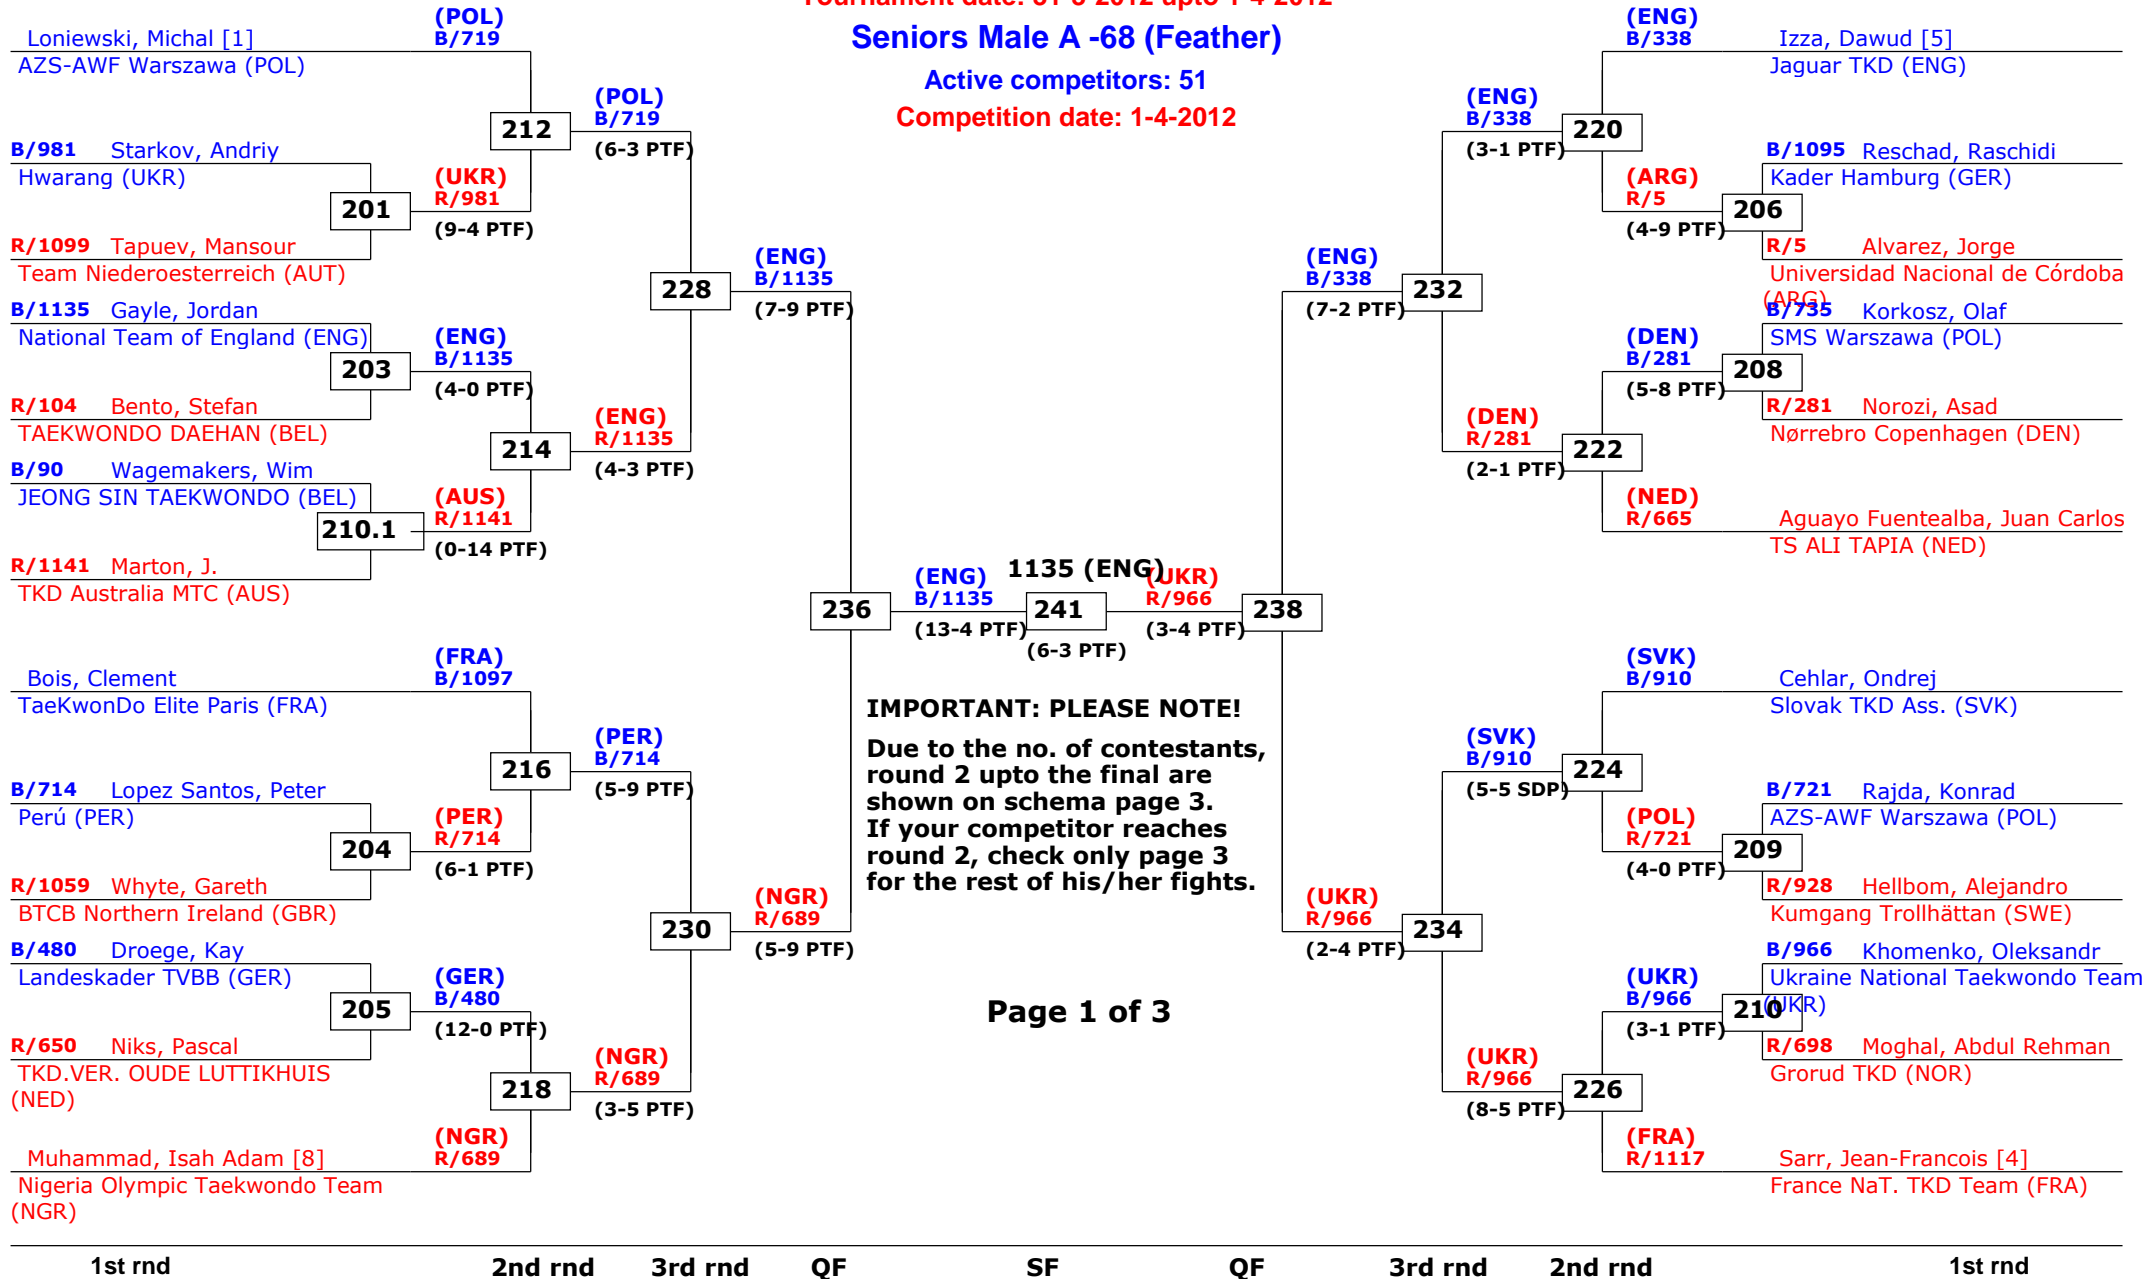

Belgian Open 2012 Kyorugi

Gent, Belgium

Tournament date: 31-3-2012 upto 1-4-2012

Seniors Male A -68 (Feather)

Active competitors: 51

Competition date: 1-4-2012

1st rnd

2nd rnd

3rd rnd

QF

SF

QF

3rd rnd

2nd rnd

1st rnd