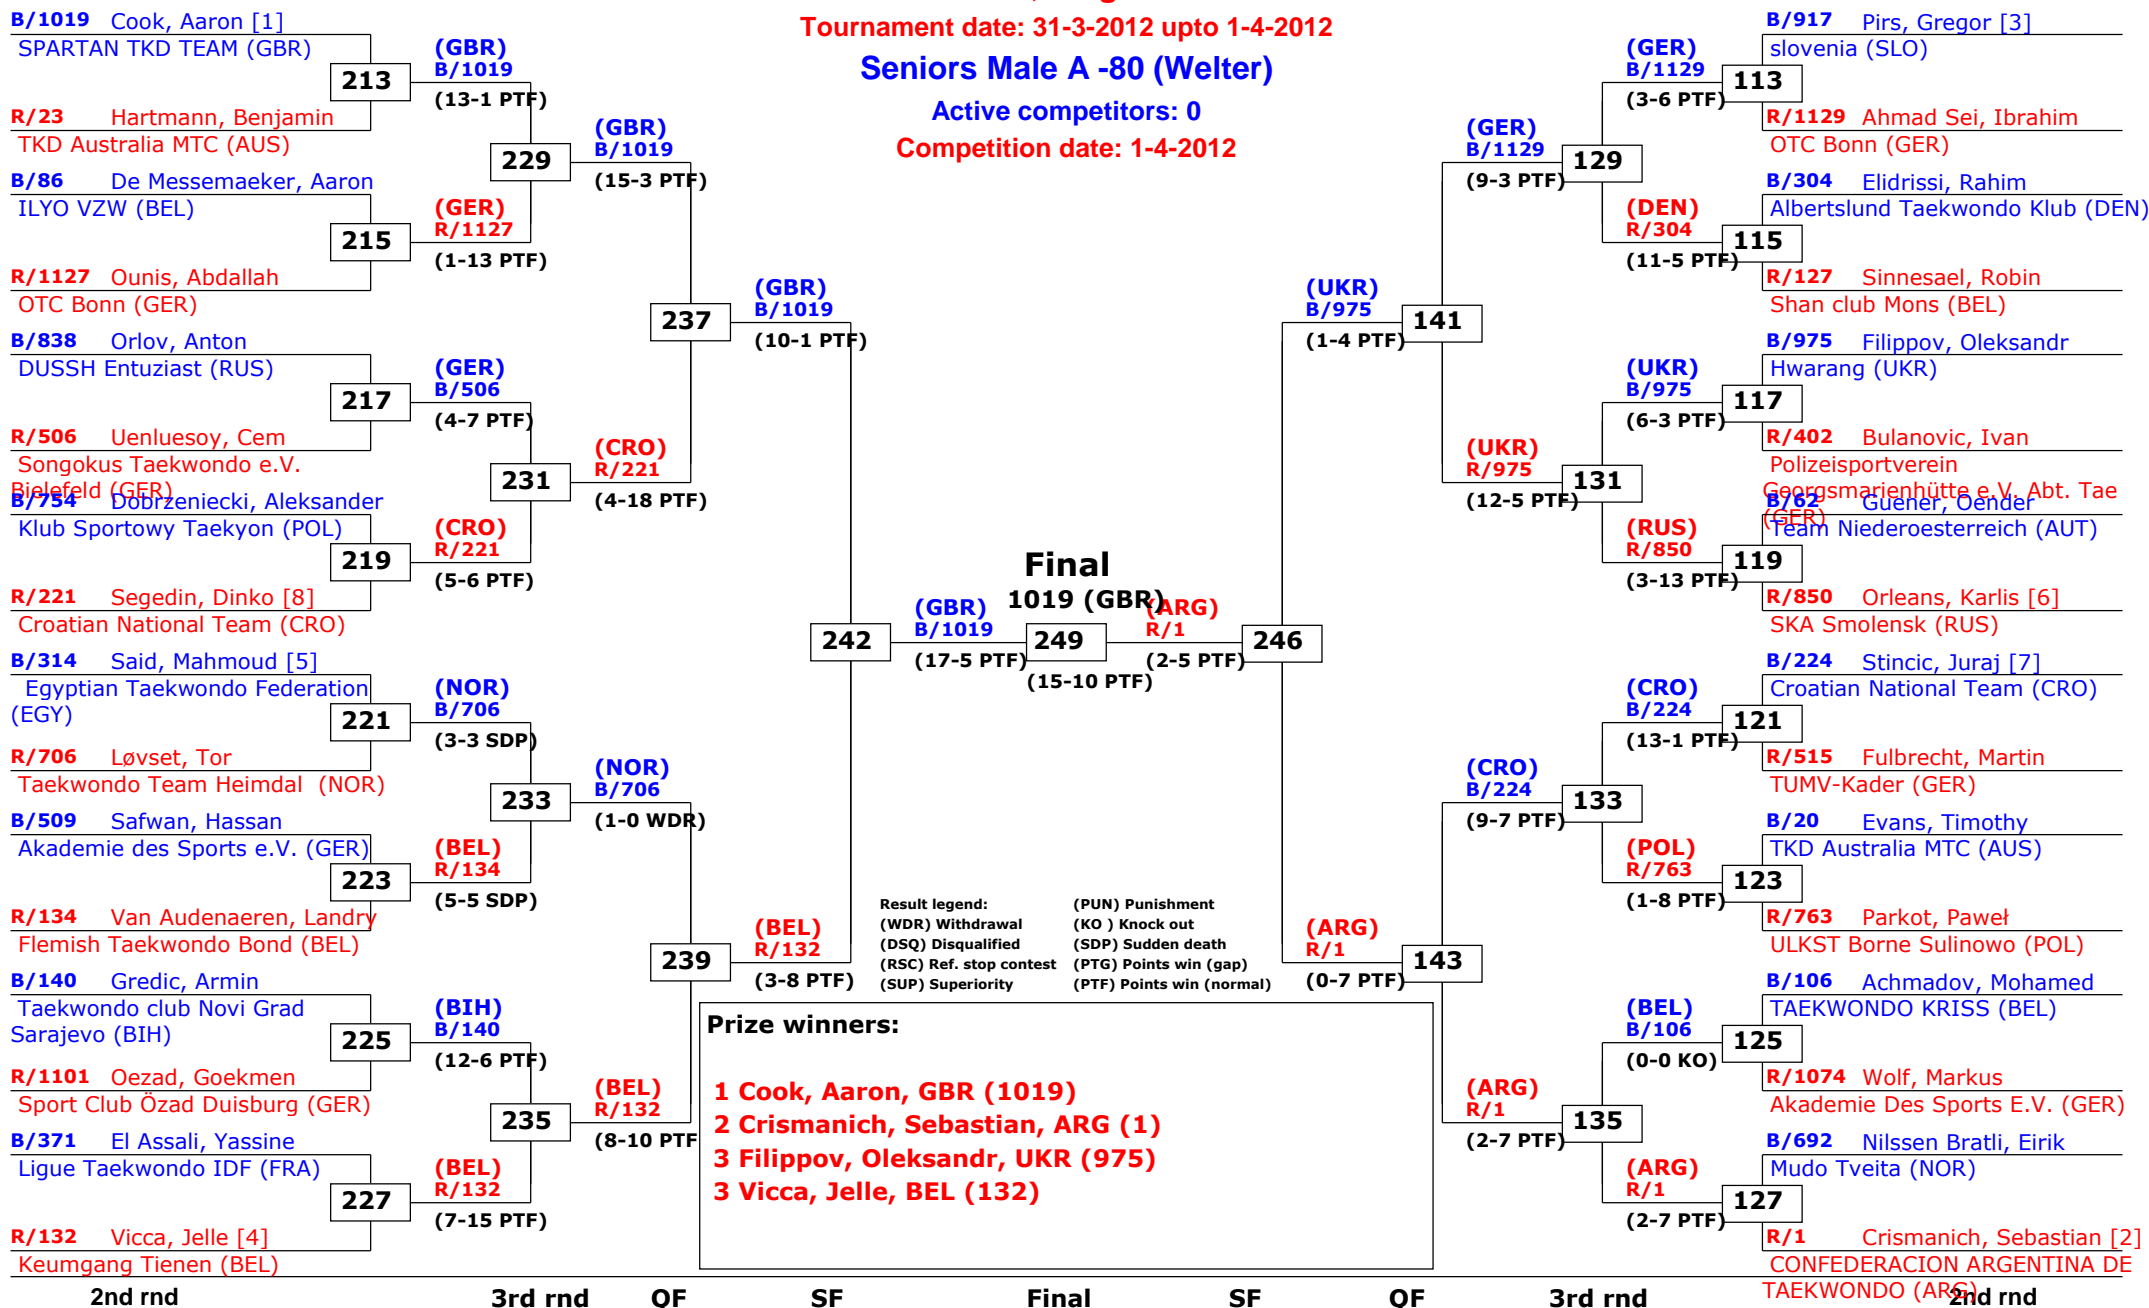

1st rnd

2nd rnd

3rd rnd

QF

SF

QF

3rd rnd

2nd rnd

1st rnd

Belgian Open 2012 Kyorugi

Gent, Belgium

Tournament date: 31-3-2012 upto 1-4-2012

Seniors Male A -80 (Welter)

Active competitors: 0

Competition date: 1-4-2012

Belgian Open 2012 Kyorugi

Gent, Belgium

Tournament date: 31-3-2012 upto 1-4-2012

Seniors Male A +87 (Heavy)

Active competitors: 17

Competition date: 1-4-2012

Belgian Open 2012 Kyorugi

Gent, Belgium

Tournament date: 31-3-2012 upto 1-4-2012