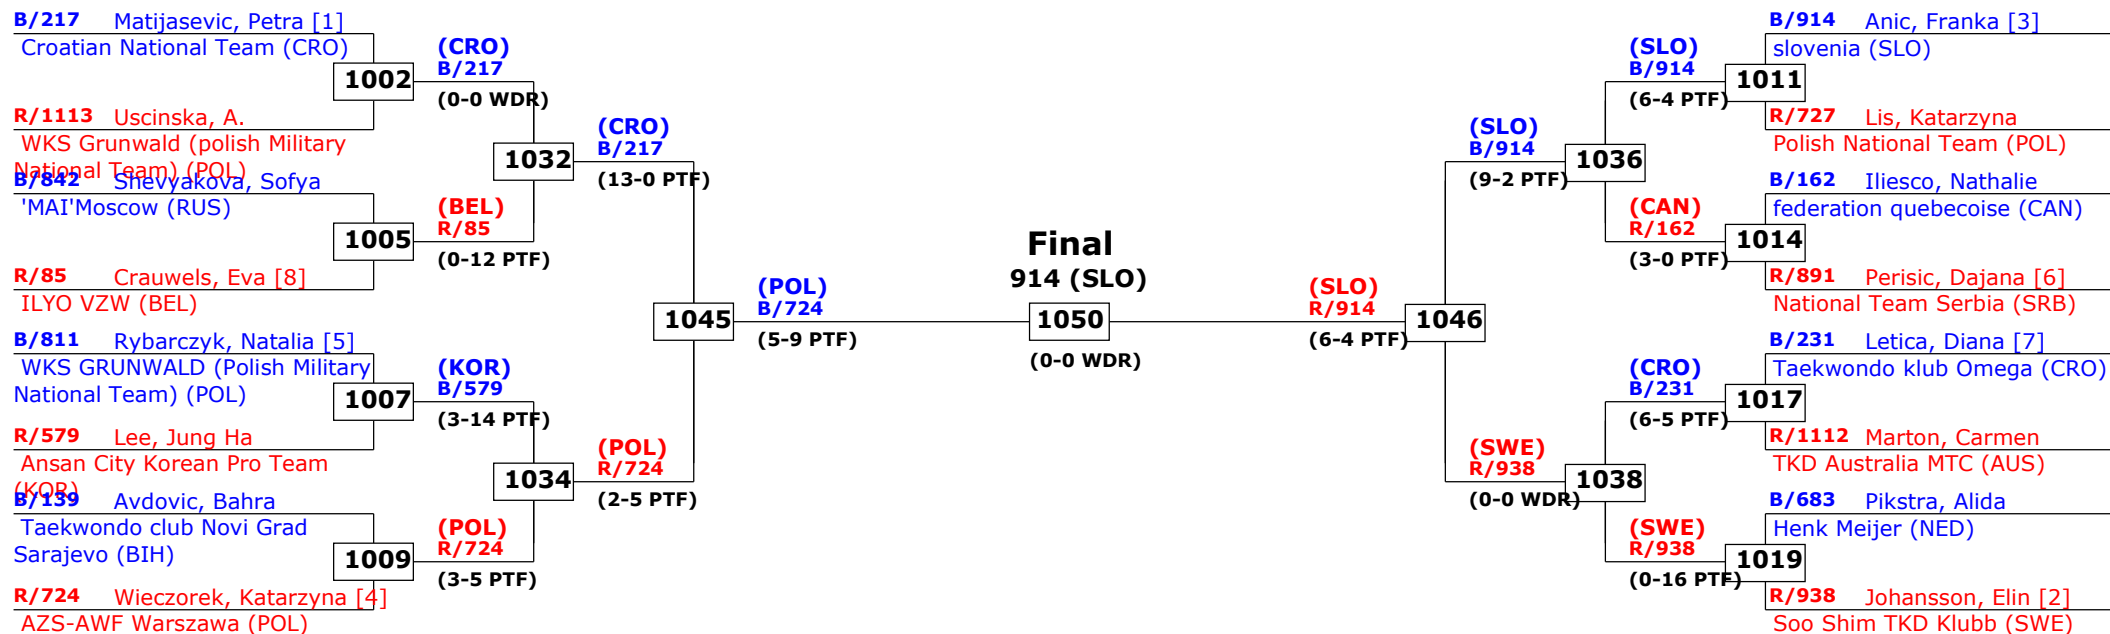

Prize winners:

1 Zaninovic, Lucija, CRO (226)
2 Atabrou, Sanaa, MAR (601)
3 Mitrovits, Natascha, AUT (49)
3 Eneva, Iliana, BUL (147)

1st rnd

QF

SF

Final

SF

QF

1st rnd

Belgian Open 2012 Kyorugi

Gent, Belgium

Tournament date: 31-3-2012 upto 1-4-2012

Seniors Female A -57 (Feather)

Active competitors: 23

Competition date: 1-4-2012

Belgian Open 2012 Kyorugi

Gent, Belgium

Tournament date: 31-3-2012 upto 1-4-2012

Seniors Female A -67 (Welter)

Active competitors: 16

Competition date: 1-4-2012

Result legend:
 (WDR) Withdrawal (PUN) Punishment
 (DSQ) Disqualified (KO) Knock out
 (RSC) Ref. stop contest (SDP) Sudden death
 (SUP) Superiority (PTG) Points win (gap)
 (PTF) Points win (normal)