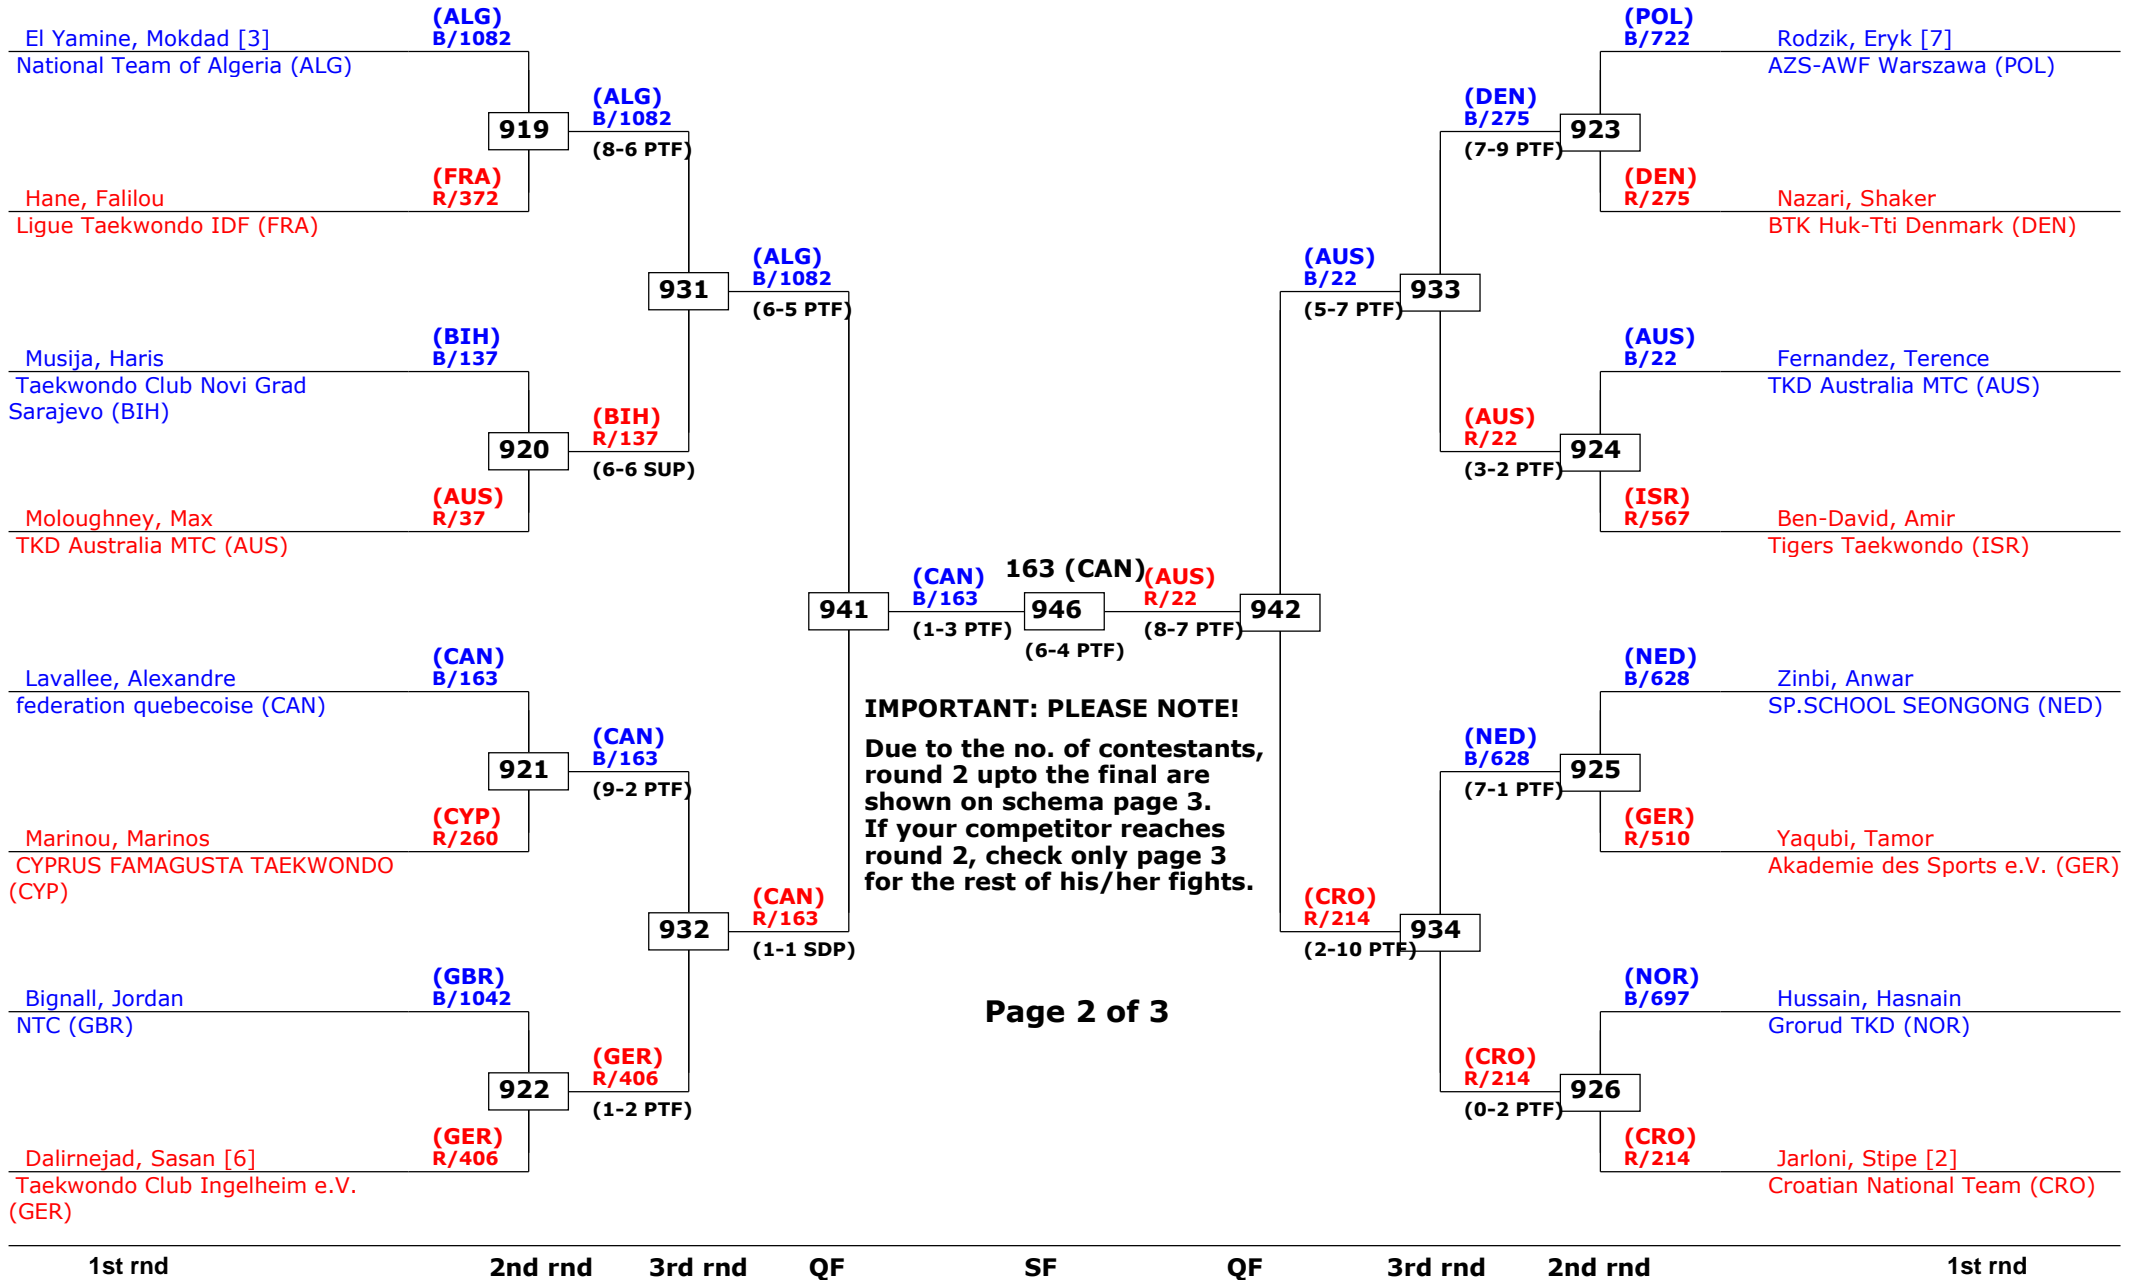

3rd rnd

QF

SF

QF

3rd rnd

2nd rnd

1st rnd

Belgian Open 2012 Kyorugi