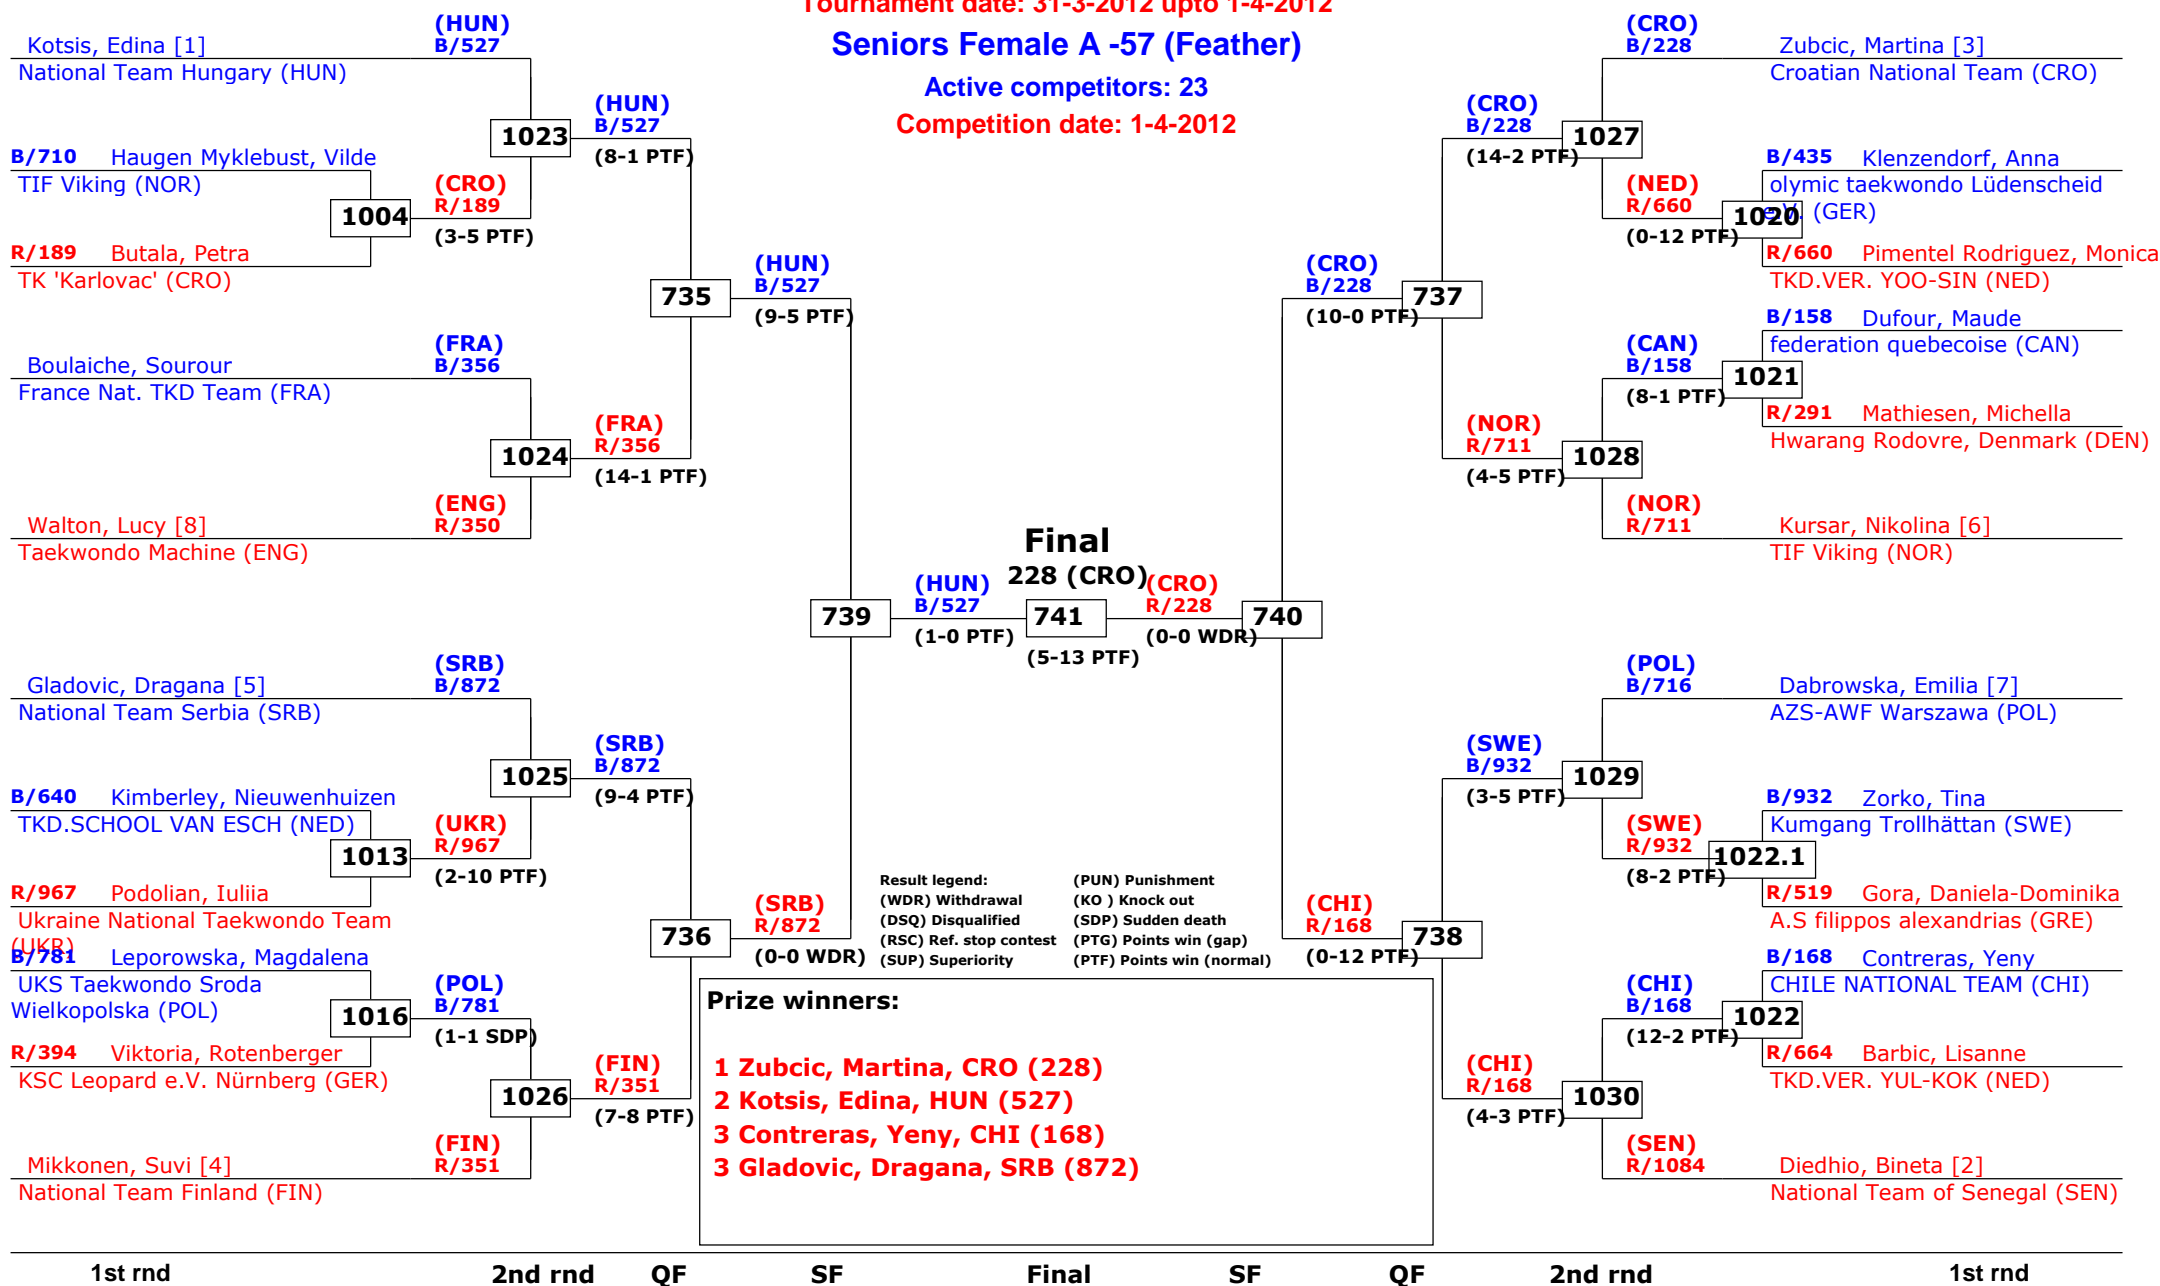

1st rnd

Belgian Open 2012 Kyorugi

Gent, Belgium

Tournament date: 31-3-2012 upto 1-4-2012

Seniors Female A -57 (Feather)

Active competitors: 23

Competition date: 1-4-2012

Belgian Open 2012 Kyorugi

Gent, Belgium

Tournament date: 31-3-2012 upto 1-4-2012

Seniors Female A -67 (Welter)

Active competitors: 16

Competition date: 1-4-2012

Result legend:
 (WDR) Withdrawal (PUN) Punishment
 (DSQ) Disqualified (KO) Knock out
 (RSC) Ref. stop contest (SDP) Sudden death
 (SUP) Superiority (PTG) Points win (gap)
 (PTF) Points win (normal)