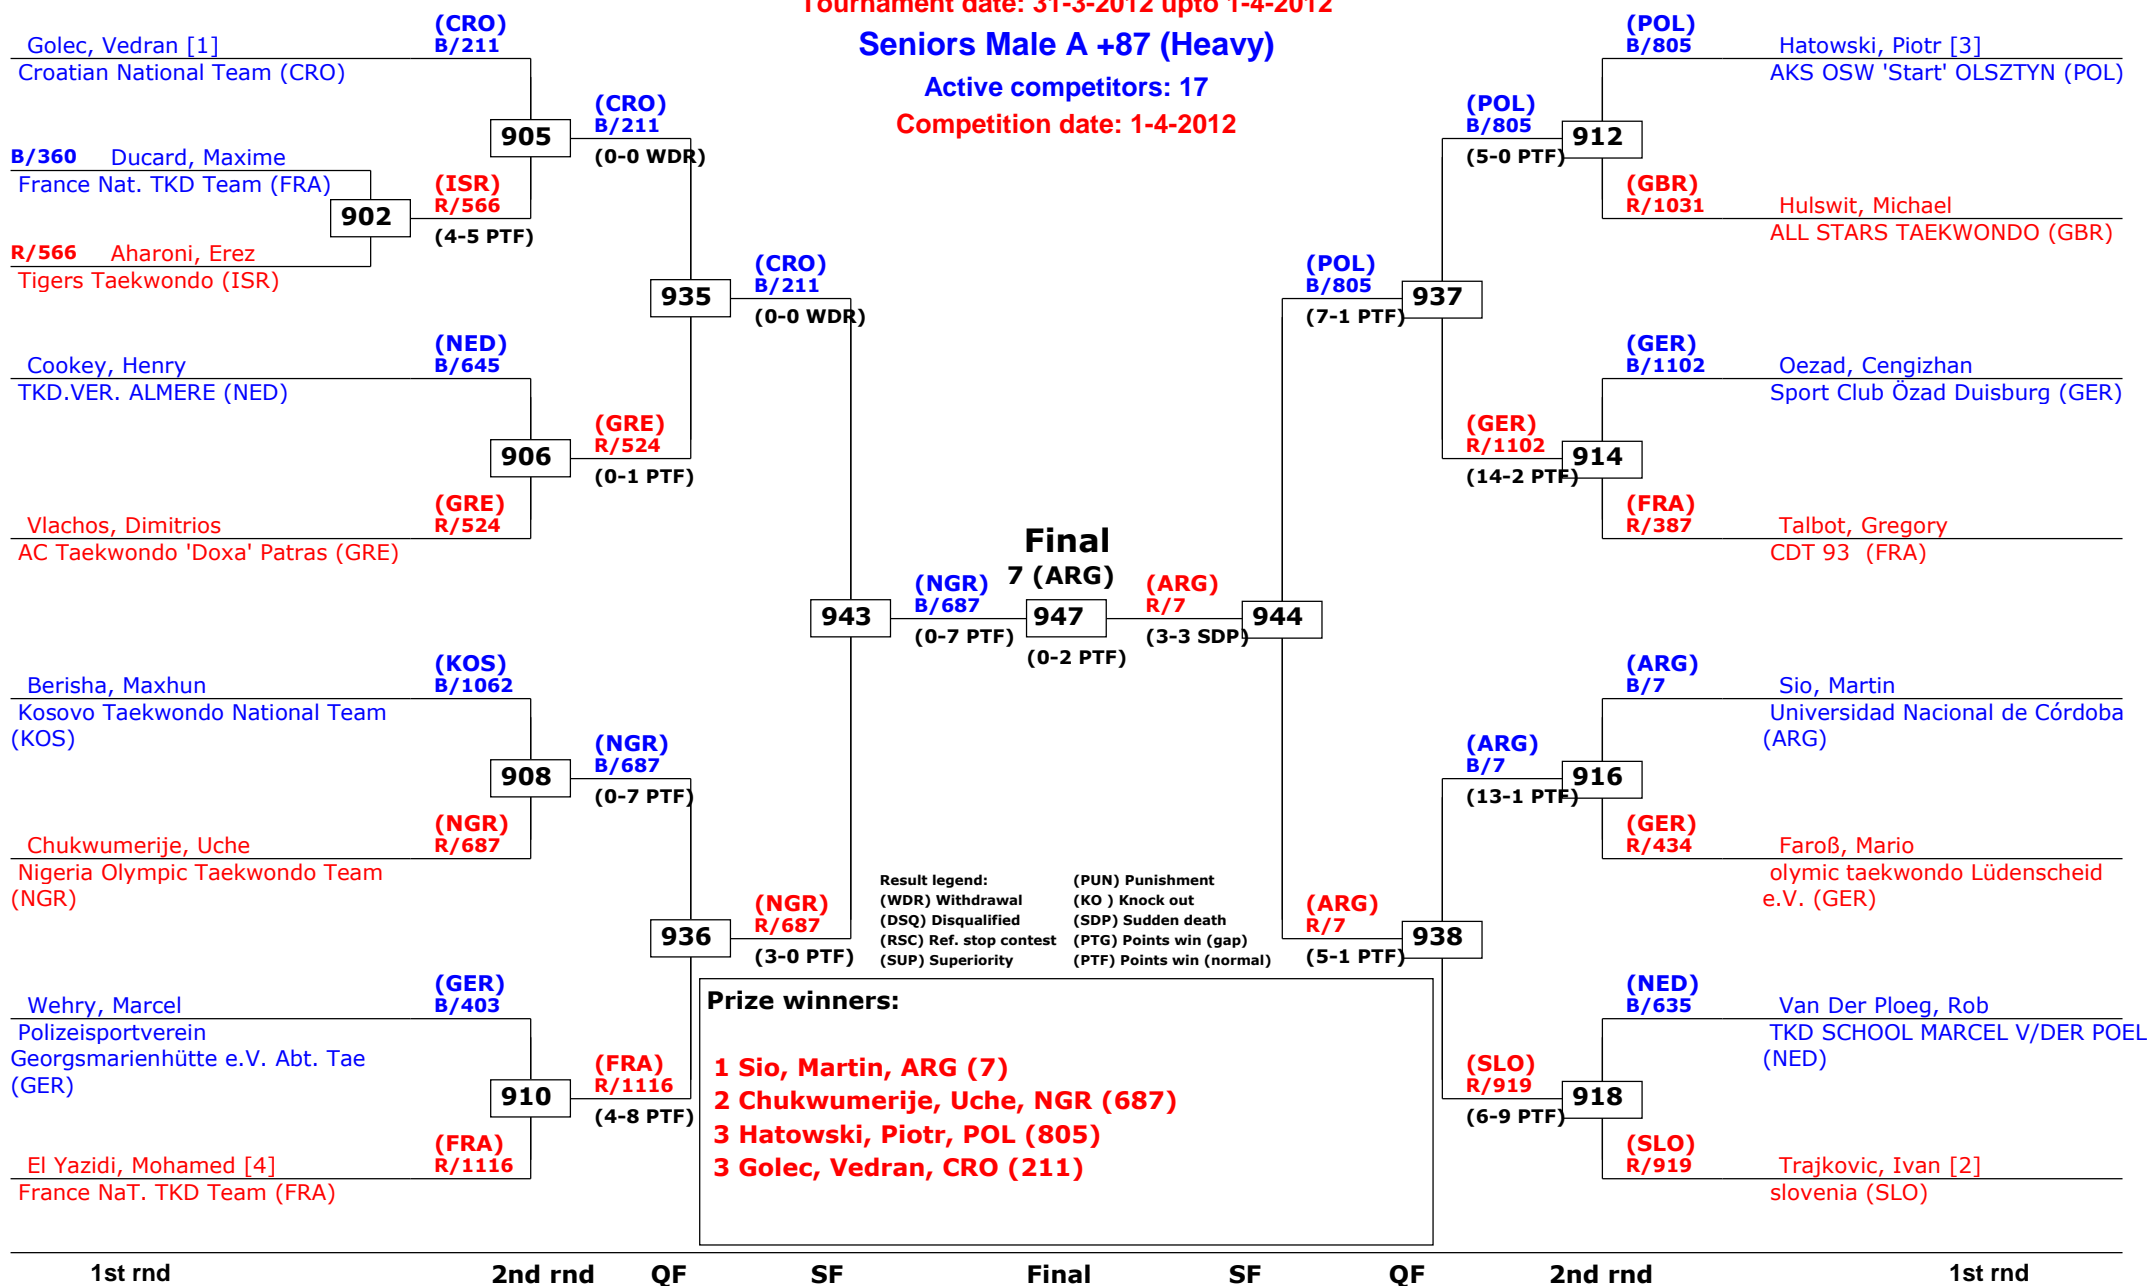

1st rnd

2nd rnd

3rd rnd

QF

SF

QF

3rd rnd

2nd rnd

1st rnd

Belgian Open 2012 Kyorugi

Gent, Belgium

Tournament date: 31-3-2012 upto 1-4-2012

Seniors Male A -80 (Welter)

Active competitors: 0

Competition date: 1-4-2012

Belgian Open 2012 Kyorugi

Gent, Belgium

Tournament date: 31-3-2012 upto 1-4-2012

Seniors Male A +87 (Heavy)

Active competitors: 17

Competition date: 1-4-2012

Belgian Open 2012 Kyorugi

Gent, Belgium

Tournament date: 31-3-2012 upto 1-4-2012