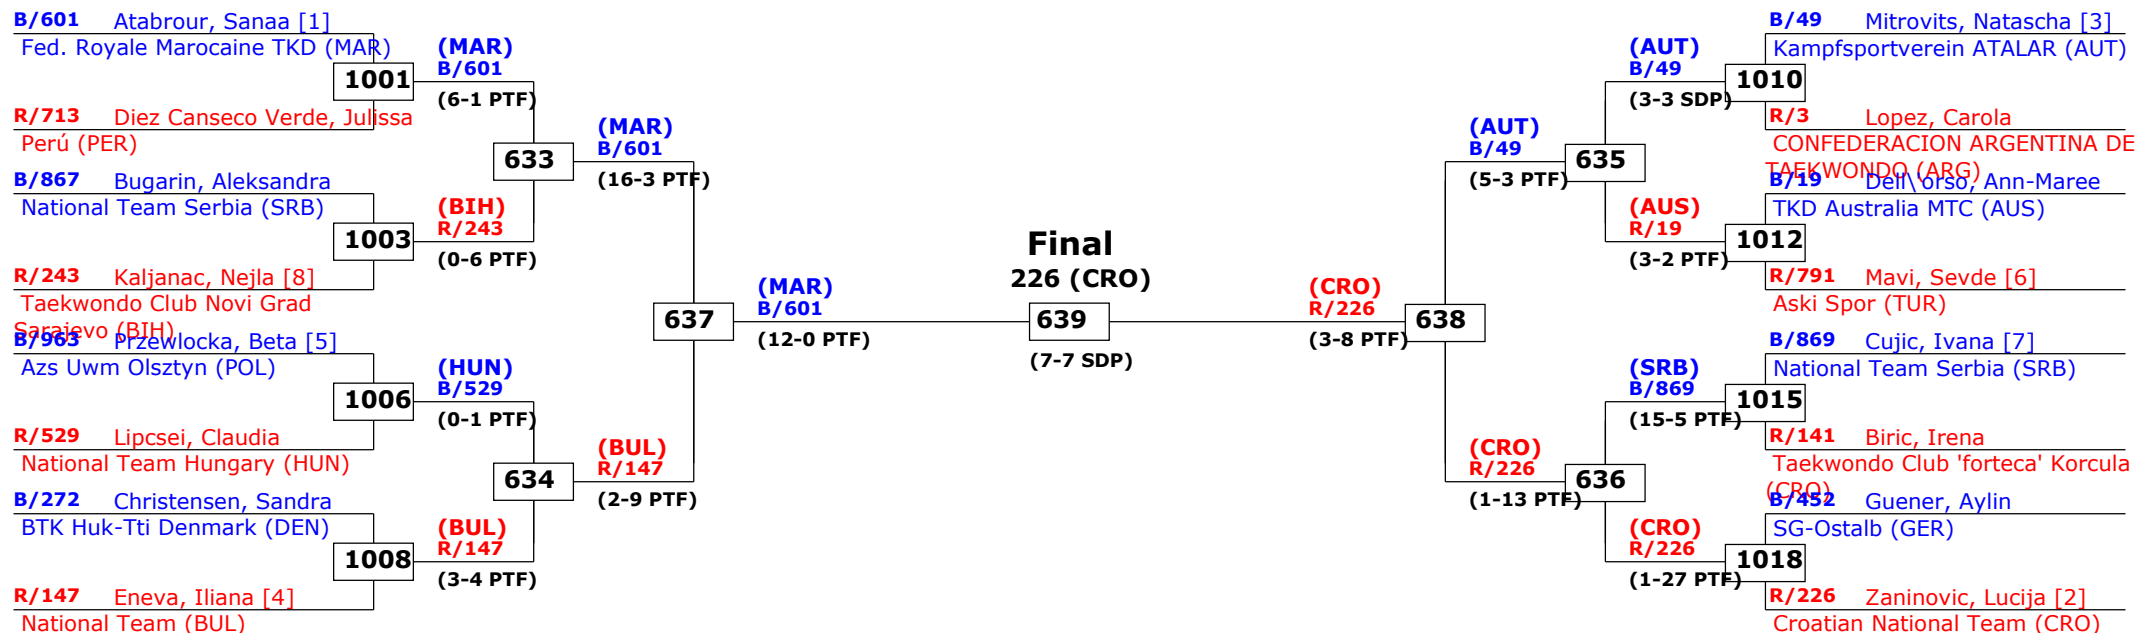

Belgian Open 2012 Kyorugi

Gent, Belgium

Tournament date: 31-3-2012 upto 1-4-2012

Seniors Female A -49 (Fly)

Active competitors: 16

Competition date: 1-4-2012

Result legend: (PUN) Punishment
(WDR) Withdrawal (KO) Knock out
(DSQ) Disqualified (SDP) Sudden death
(RSC) Ref. stop contest (PTG) Points win (gap)
(SUP) Superiority (PTF) Points win (normal)

Prize winners:

1 Zaninovic, Lucija, CRO (226)
2 Atabrou, Sanaa, MAR (601)
3 Mitrovits, Natascha, AUT (49)
3 Eneva, Iliana, BUL (147)

1st rnd

QF

SF

Final

SF

QF

1st rnd