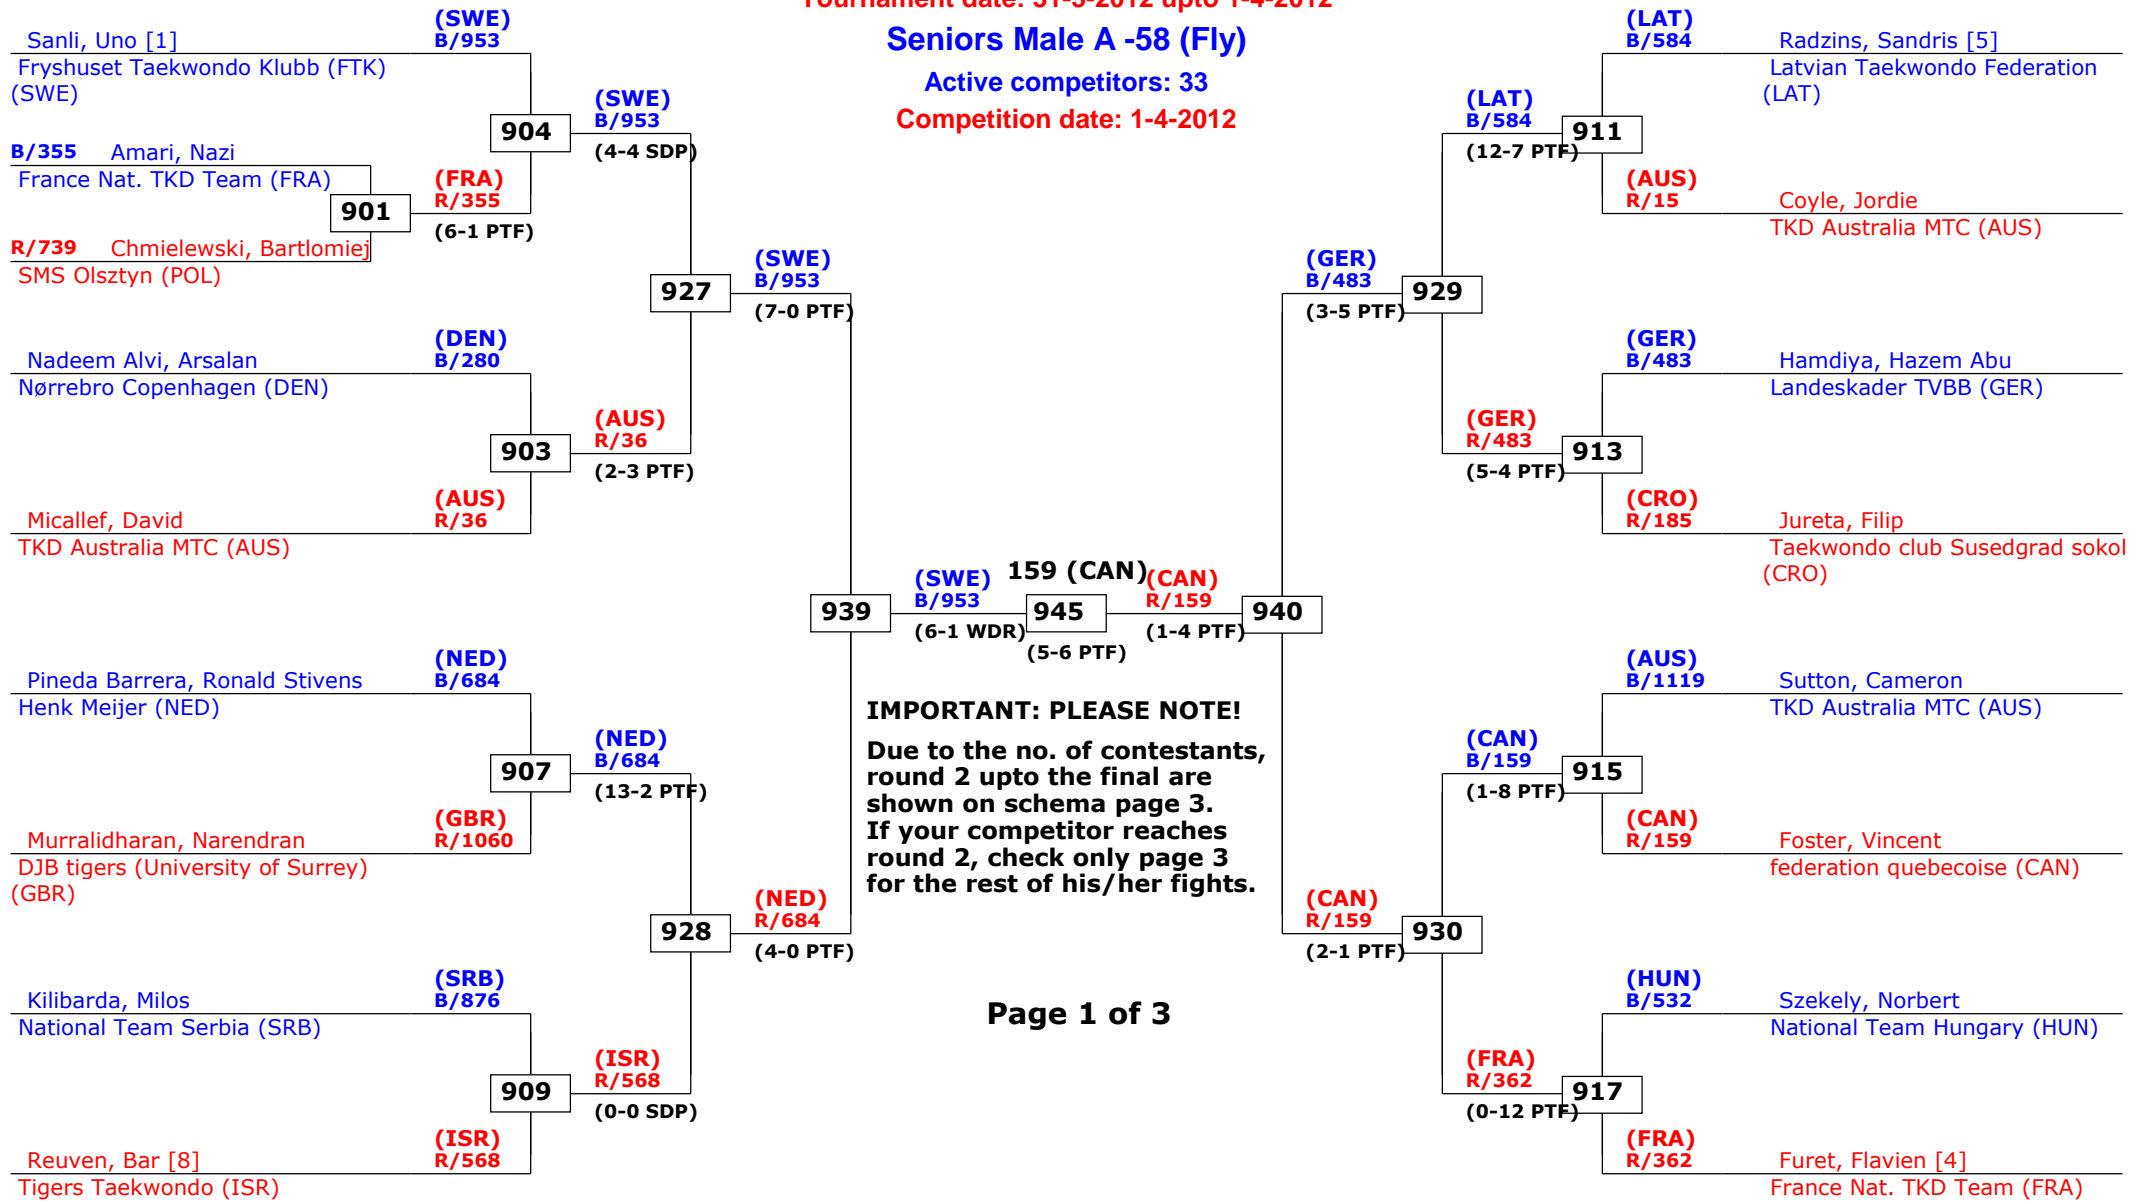

Belgian Open 2012 Kyorugi

Gent, Belgium

Tournament date: 31-3-2012 upto 1-4-2012

Seniors Male A -58 (Fly)

Active competitors: 33

Competition date: 1-4-2012

1st rnd

2nd rnd