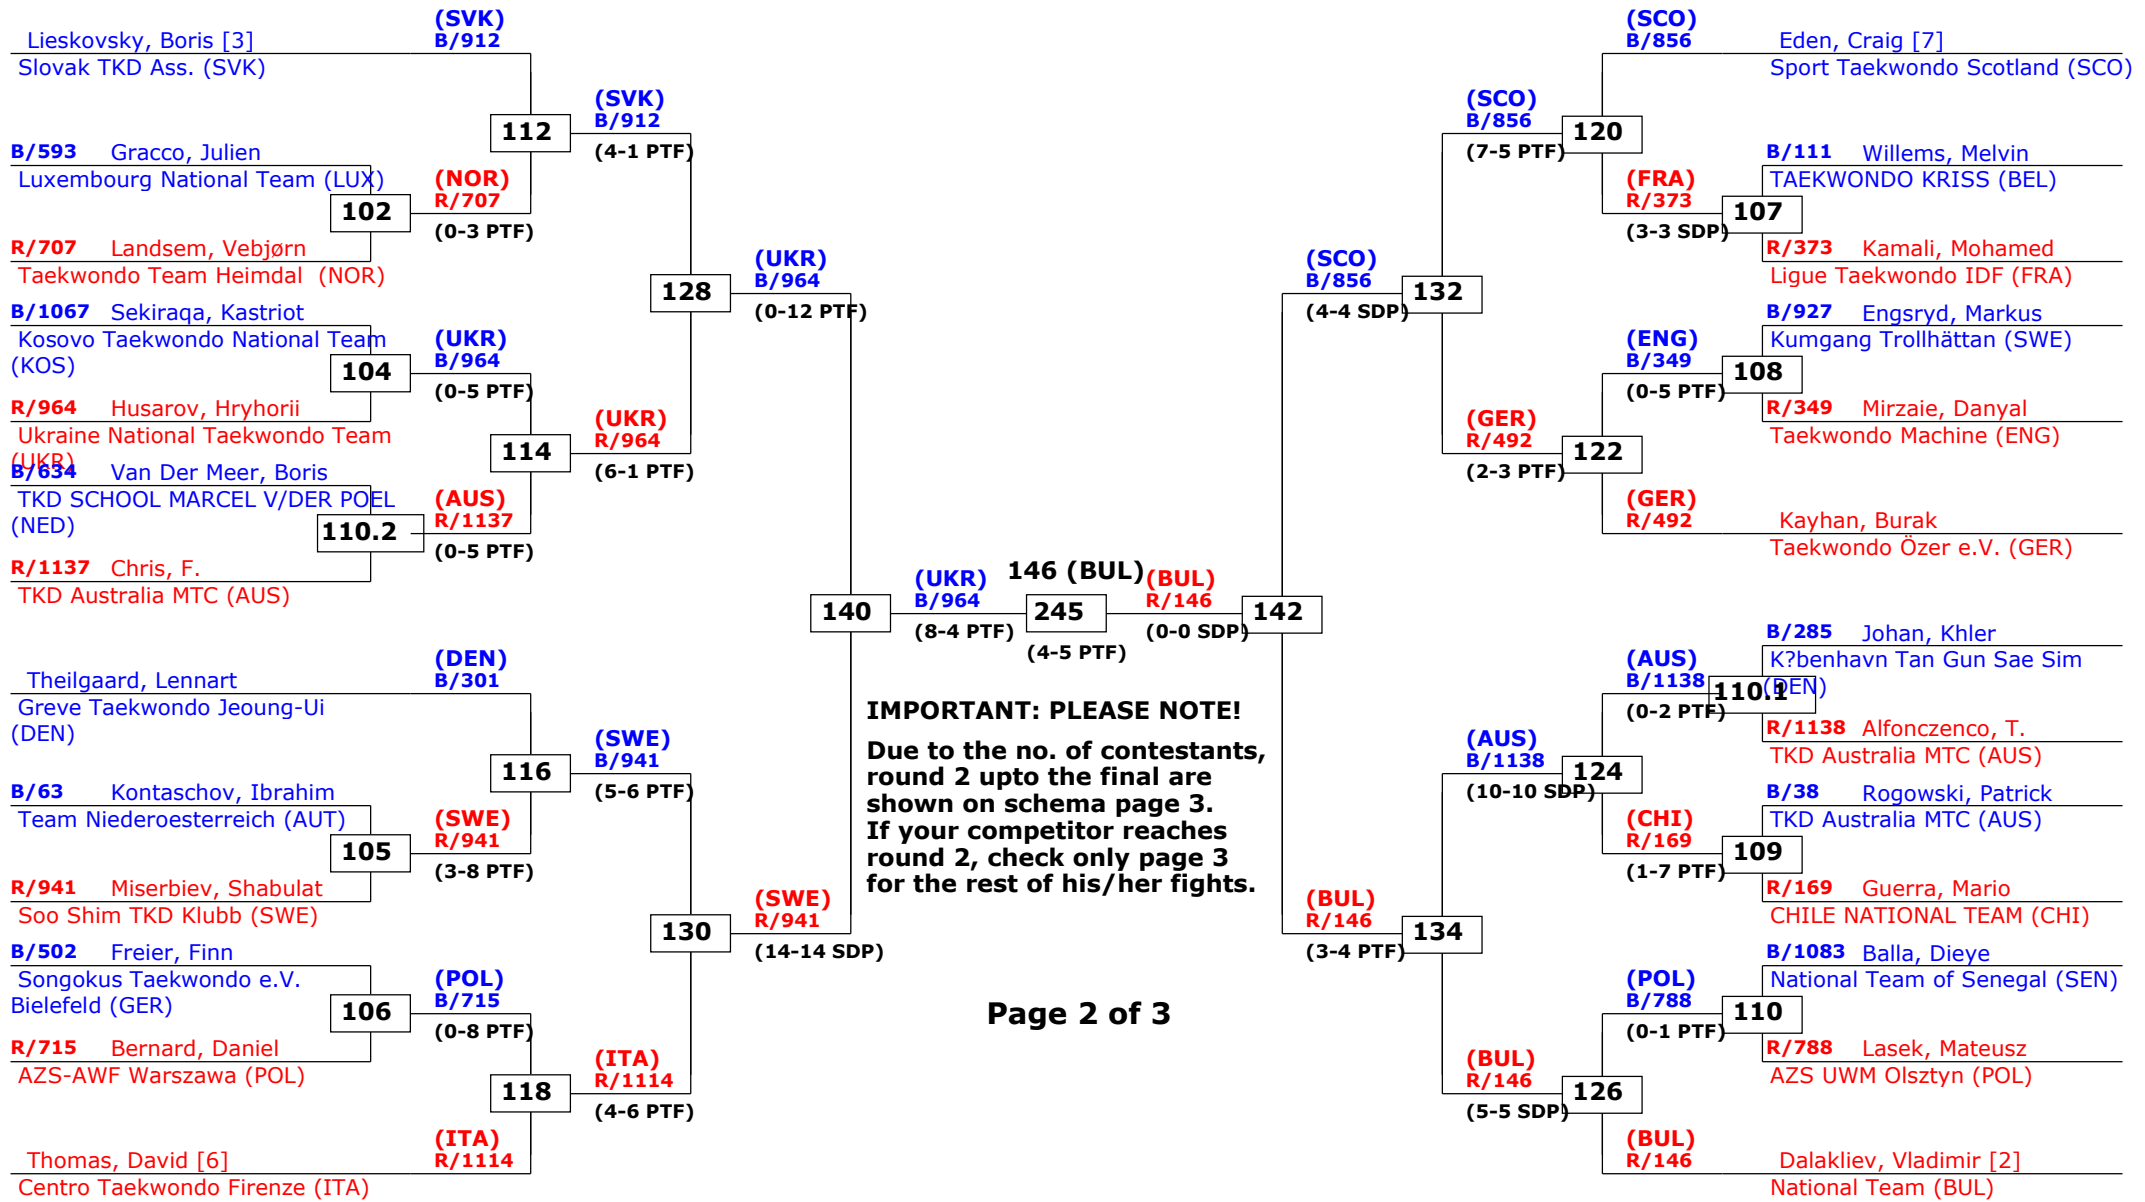

Seniors Male A -68 (Feather)

Active competitors: 51

Competition date: 1-4-2012

1st rnd

2nd rnd

3rd rnd

QF

SF

QF

3rd rnd

2nd rnd

1st rnd

Belgian Open 2012 Kyorugi

Gent, Belgium

Tournament date: 31-3-2012 upto 1-4-2012

Seniors Male A -68 (Feather)