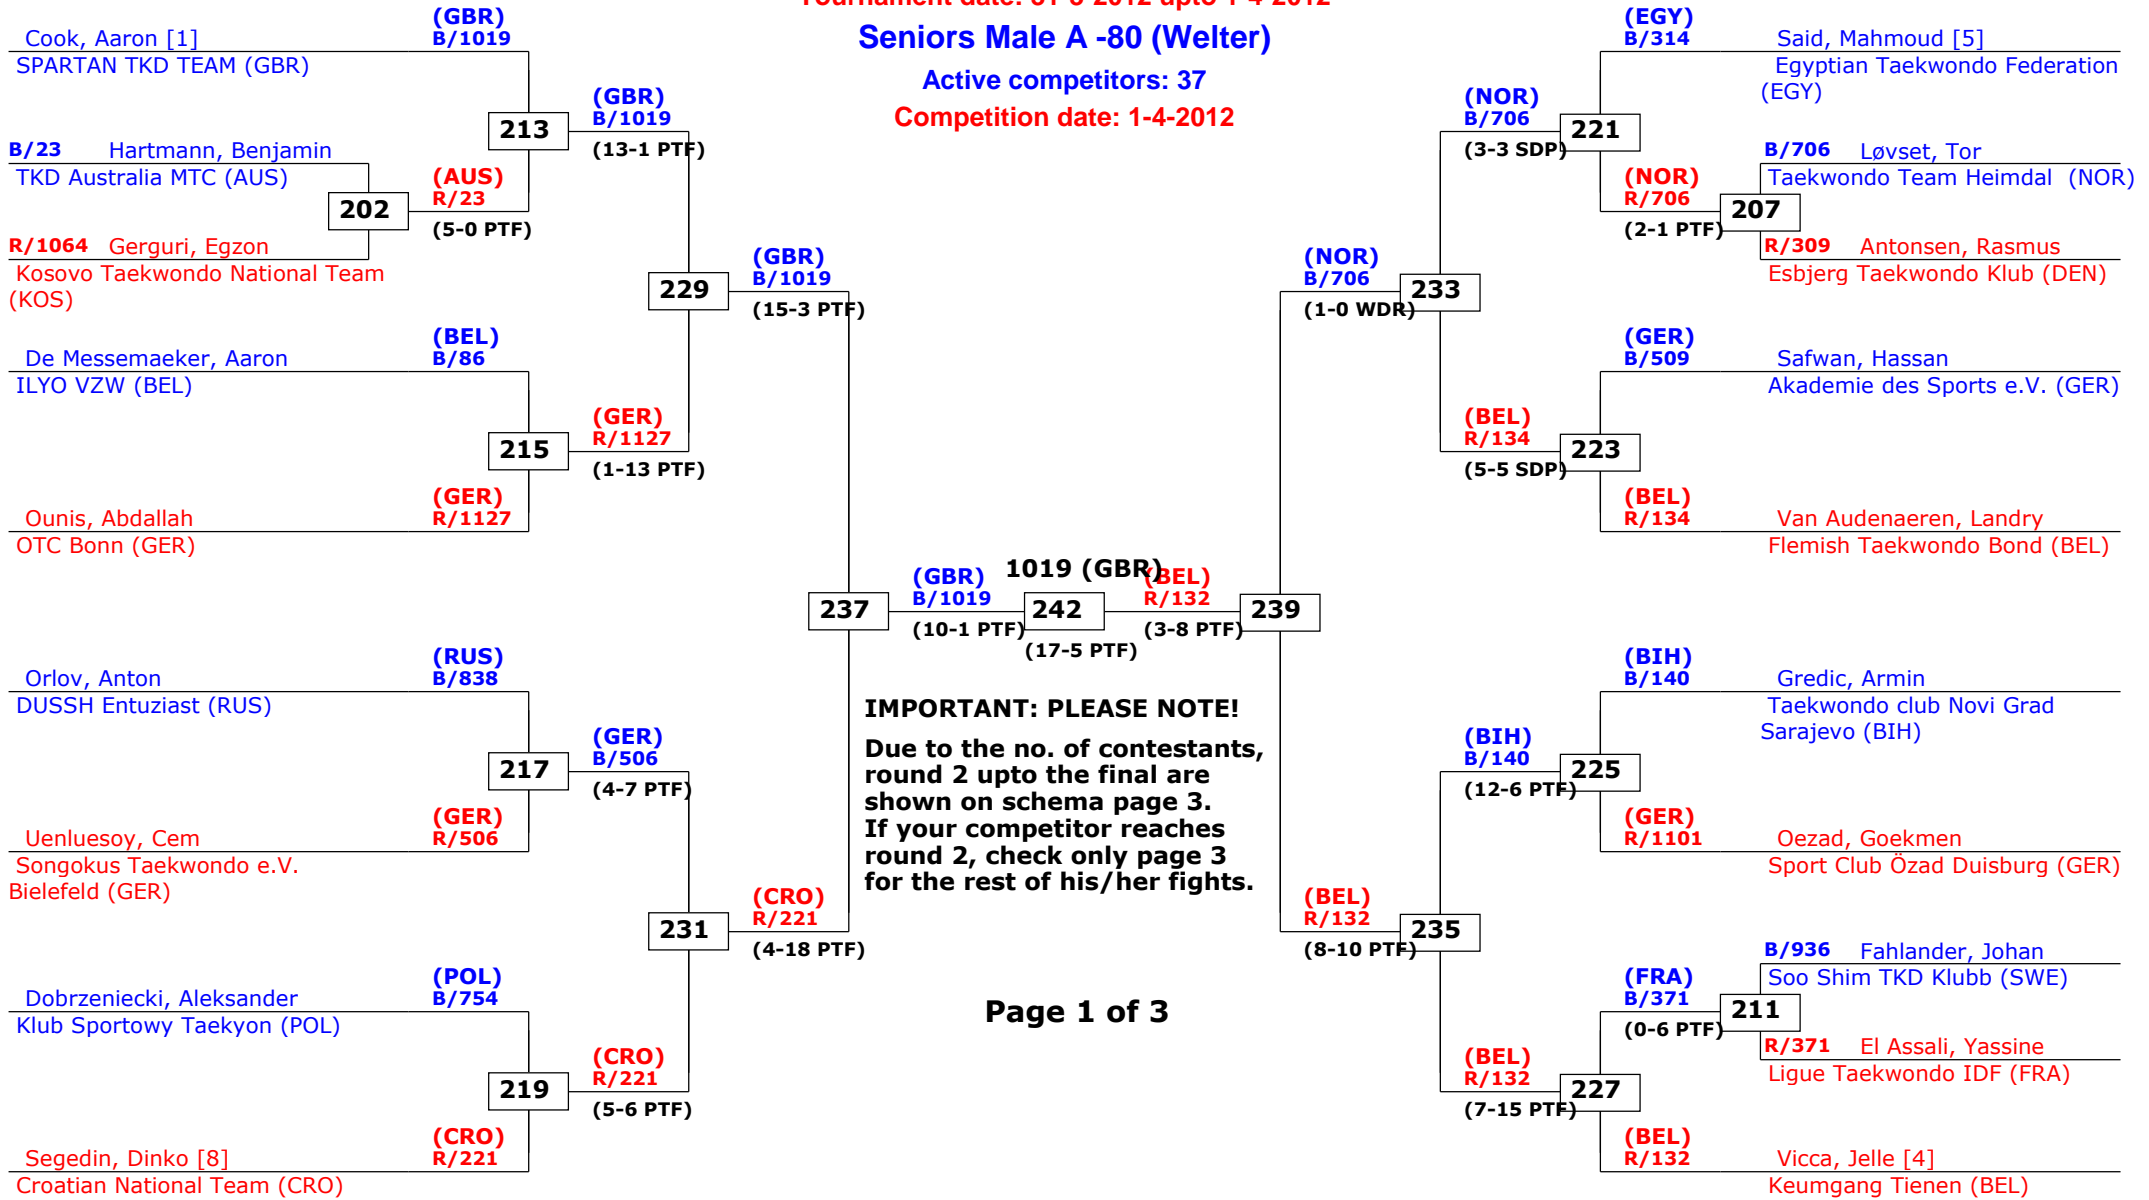

Active competitors: 0

Competition date: 1-4-2012

Belgian Open 2012 Kyorugi

Gent, Belgium

Tournament date: 31-3-2012 upto 1-4-2012

Seniors Male A -80 (Welter)

Active competitors: 37

Competition date: 1-4-2012

1st rnd

2nd rnd

3rd rnd

QF

SF

QF

3rd rnd

2nd rnd