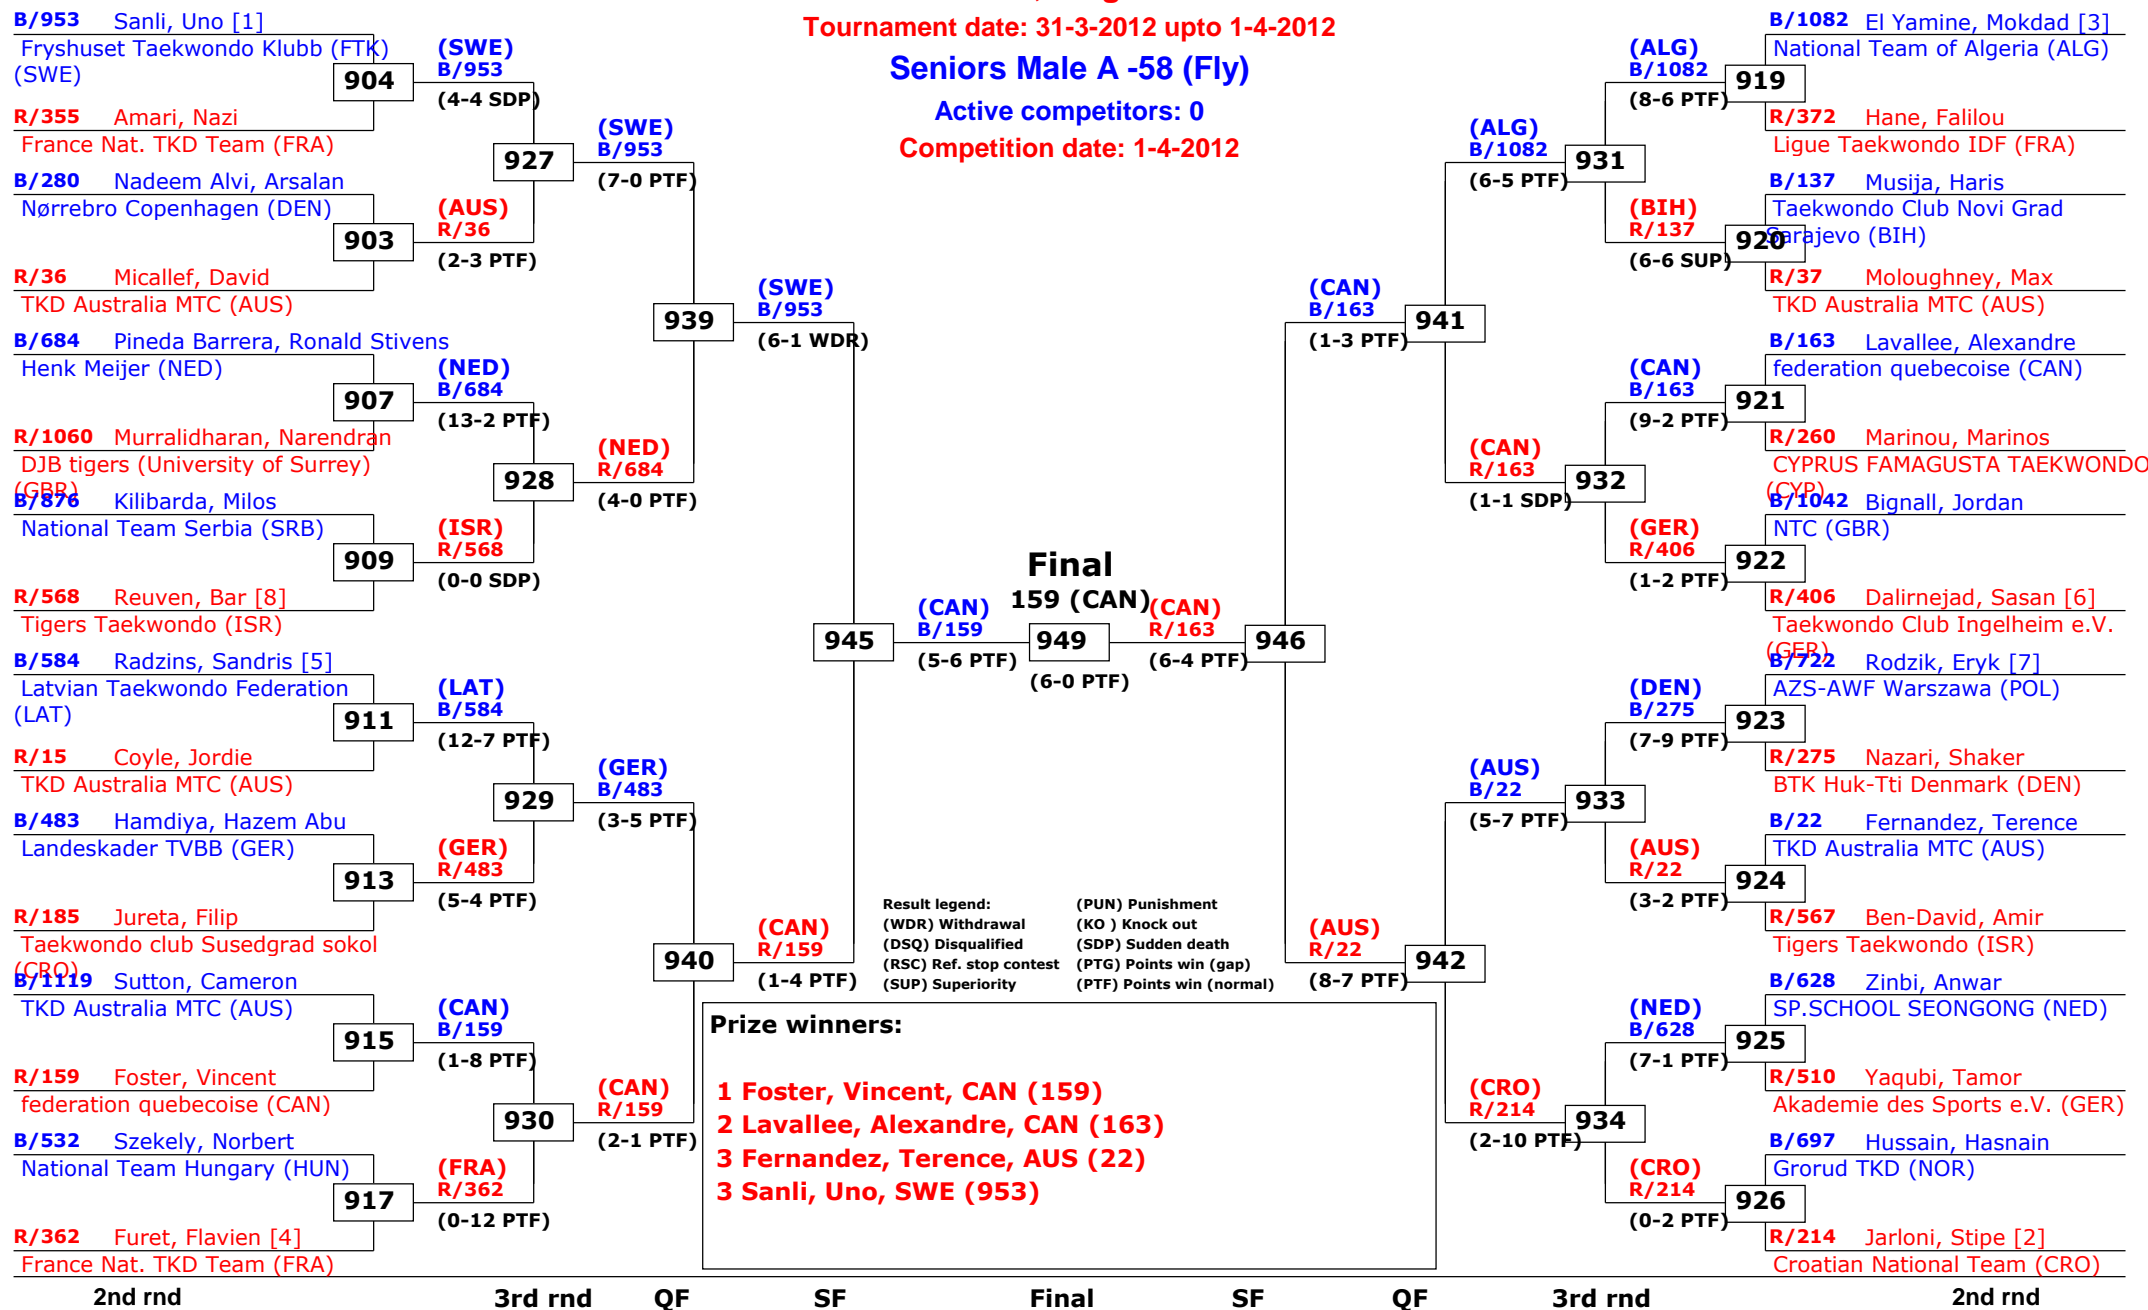

Belgian Open 2012 Kyorugi

Gent, Belgium

Tournament date: 31-3-2012 upto 1-4-2012

Seniors Male A -58 (Fly)

Active competitors: 33

Competition date: 1-4-2012

1st rnd

2nd rnd

3rd rnd

QF

SF

QF

3rd rnd

2nd rnd

1st rnd

Belgian Open 2012 Kyorugi

Gent, Belgium

Tournament date: 31-3-2012 upto 1-4-2012

Seniors Male A -58 (Fly)

Active competitors: 0

Competition date: 1-4-2012

Belgian Open 2012 Kyorugi

Gent, Belgium

Tournament date: 31-3-2012 upto 1-4-2012