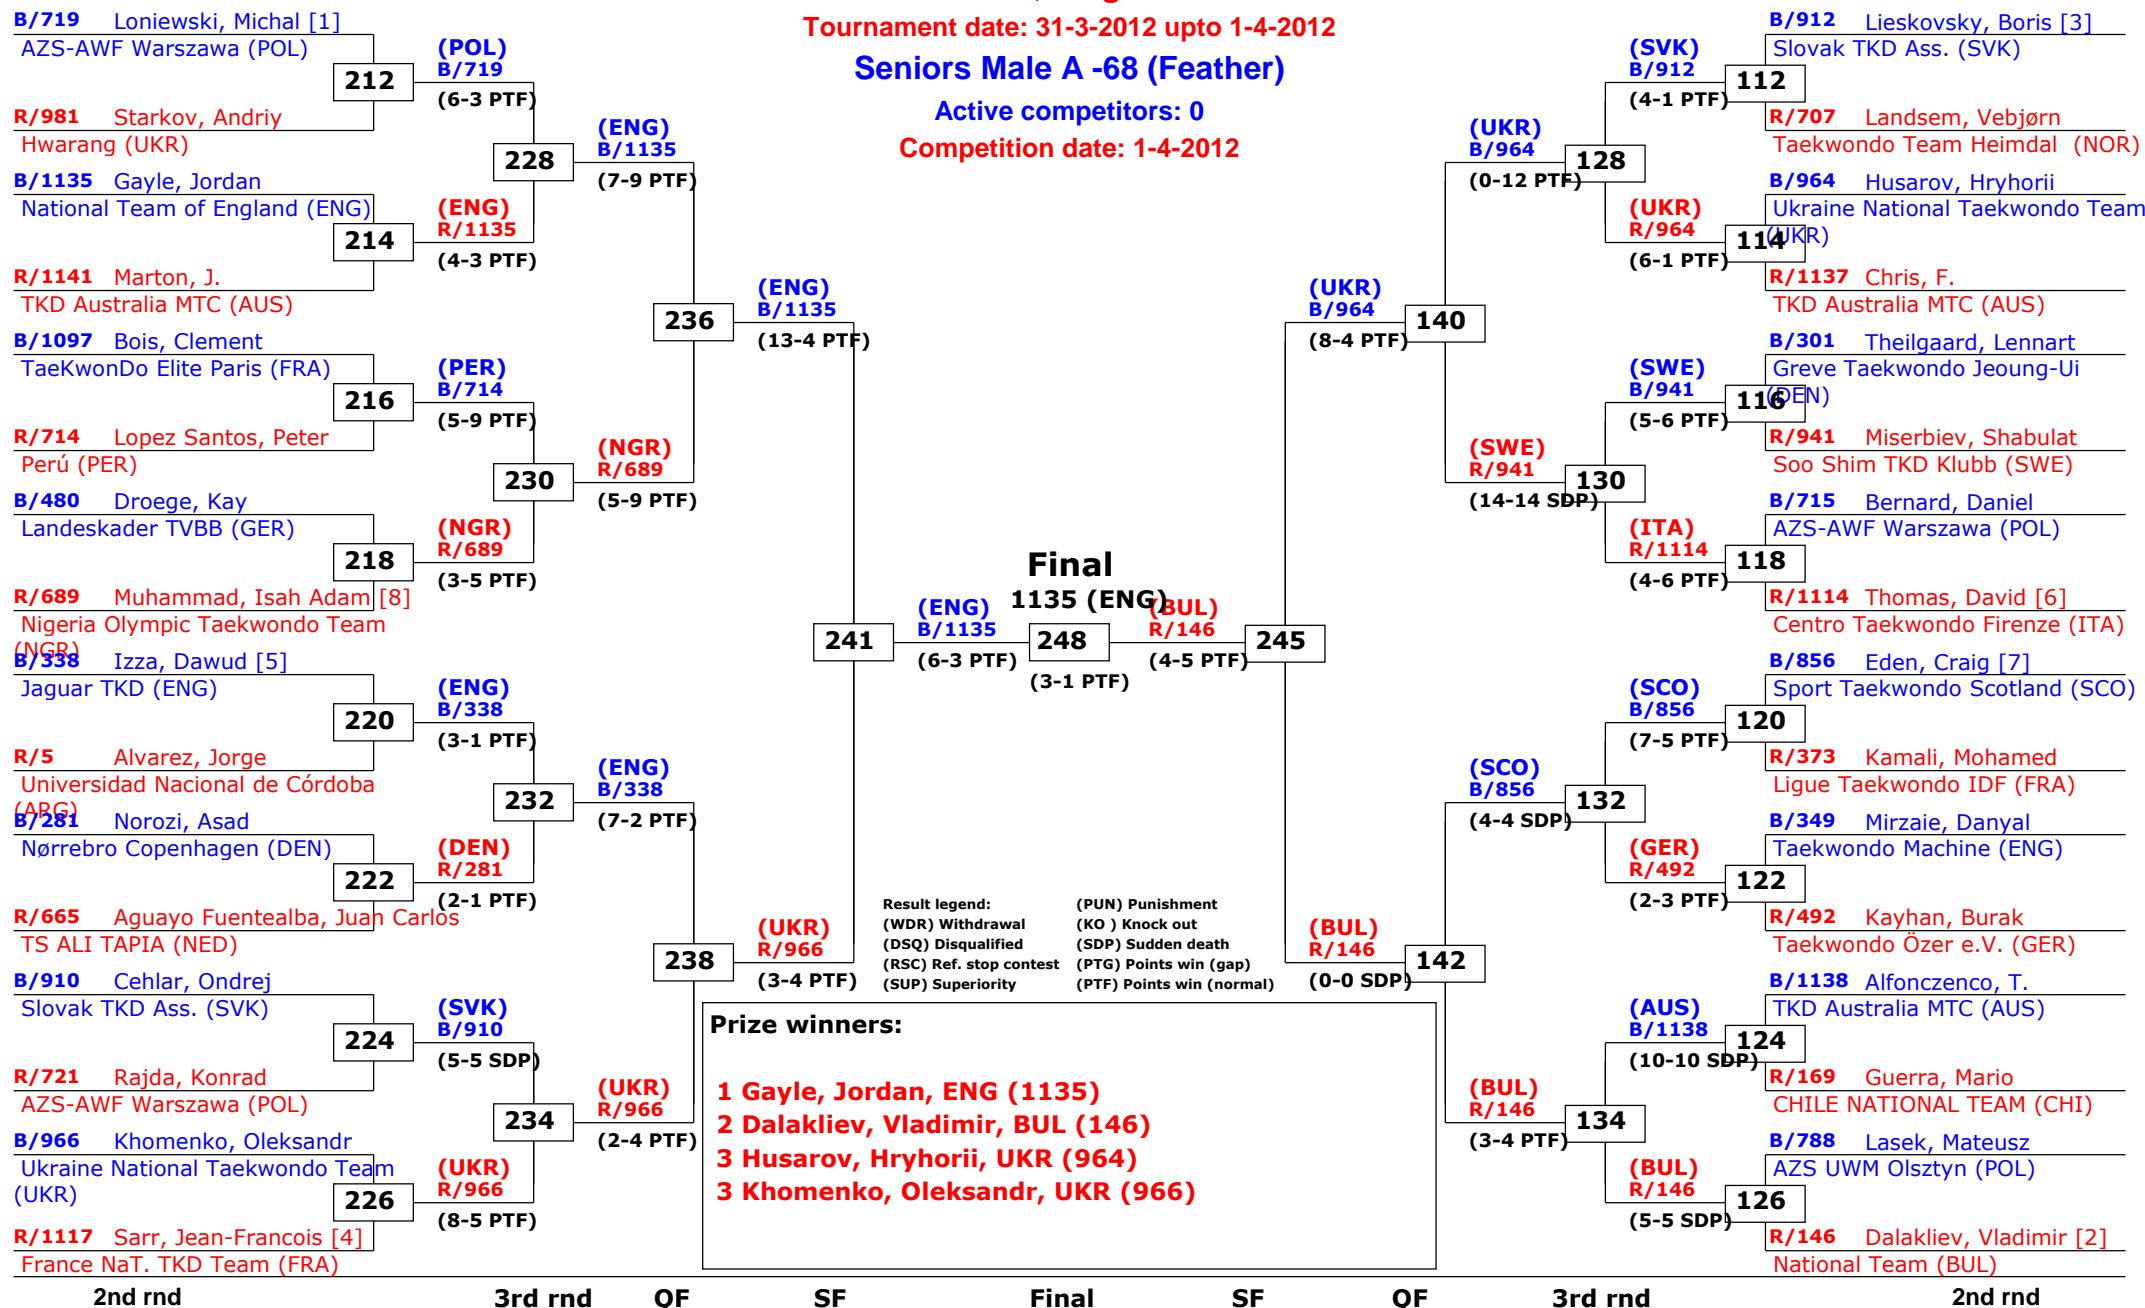

Belgian Open 2012 Kyorugi

Gent, Belgium

Tournament date: 31-3-2012 upto 1-4-2012

Seniors Male A -68 (Feather)

Active competitors: 0

Competition date: 1-4-2012