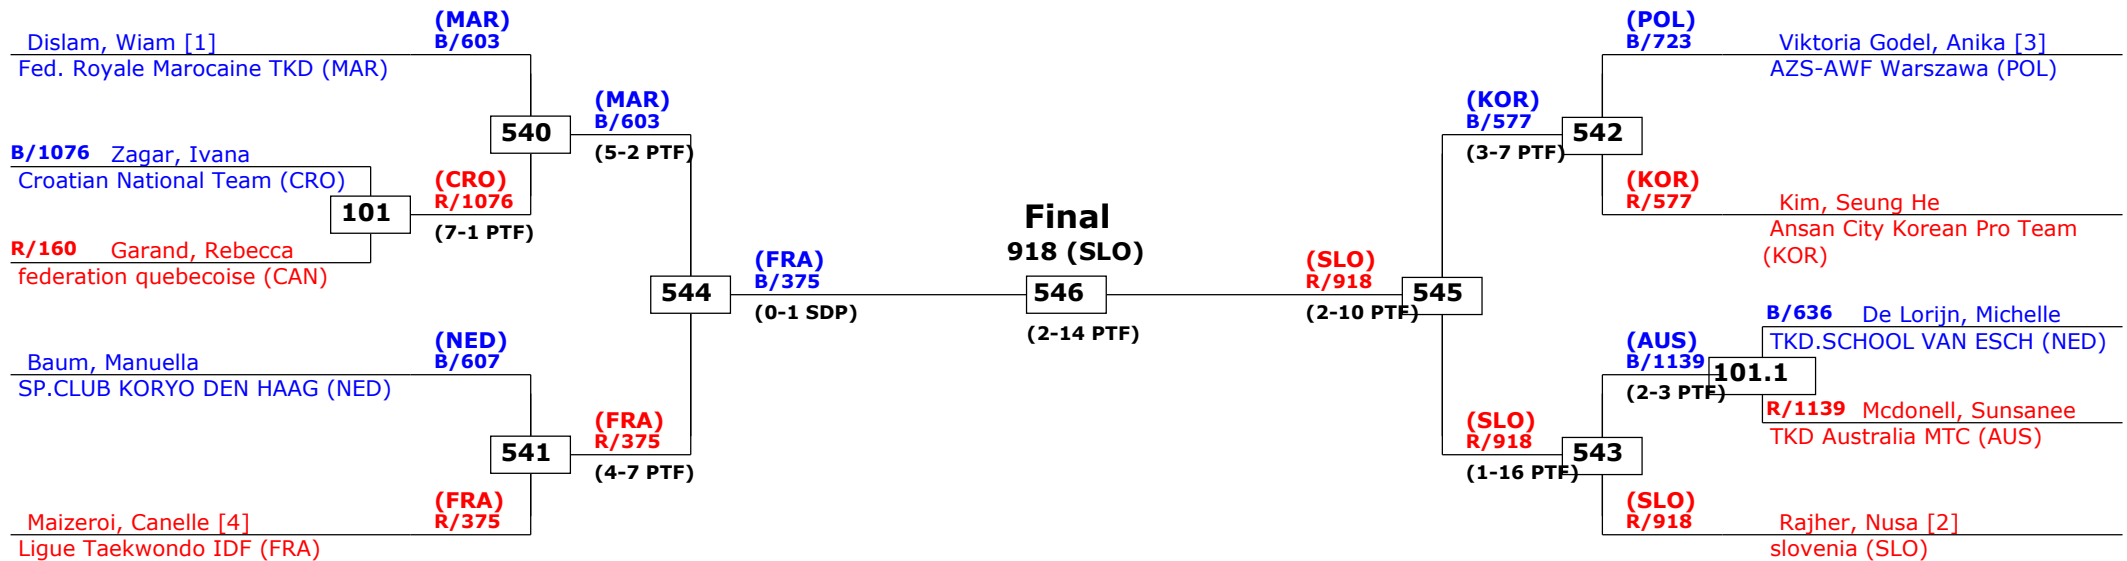

1st rnd

Belgian Open 2012 Kyorugi

Gent, Belgium

Tournament date: 31-3-2012 upto 1-4-2012

Seniors Female A +73 (Heavy)

Active competitors: 10

Competition date: 1-4-2012

Result legend:
 (WDR) Withdrawal (PUN) Punishment
 (DSQ) Disqualified (KO) Knock out
 (RSC) Ref. stop contest (SDP) Sudden death
 (SUP) Superiority (PTG) Points win (gap)
 (PTF) Points win (normal)

Prize winners:

1 Rajher, Nusa, SLO (918)
2 Maizeroi, Canelle, FRA (375)
3 Kim, Seung He, KOR (577)
3 Dislam, Wiam, MAR (603)

1st rnd

QF

SF

Final

SF

QF